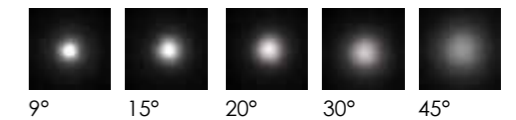

Wall Washer High Power LED Linear Wall Washer SPICA

333 245

LED Power	Colour Temp	Luminous
24V - 25W	2000K	1476 lm
	3000K	1174 lm
	6000K	

LIGHT DISTRIBUTION

333 246

LED Power	Colour Temp	Luminous
24V - 50W	2000K	2890 lm
	3000K	2308 lm
	6000K	

LIGHT DISTRIBUTION

333 247

LED Power	Colour Temp	Luminous
120/240V - 20,8W	2000K	1476 lm
	3000K	1338 lm
	6000K	

LIGHT DISTRIBUTION

333 248

LED Power	Colour Temp	Luminous
120/240V - 41W	2000K	2890 lm
	3000K	2518 lm
	6000K	