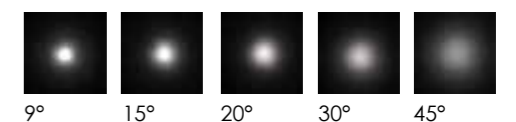

Wall Washer High Power LED Linear Wall Washer SPICA

333 245

LED Power	Colour Temp	Luminous
24V - 25W	2000K	1476 lm
	3000K	1174 lm
	6000K	

LIGHT DISTRIBUTION

333 246

LED Power	Colour Temp	Luminous
24V - 50W	2000K	2890 lm
	3000K	2308 lm
	6000K	

LIGHT DISTRIBUTION

333 247

LED Power	Colour Temp	Luminous
120/240V - 20,8W	2000K	1476 lm
	3000K	1338 lm
	6000K	

LIGHT DISTRIBUTION

333 248

LED Power	Colour Temp	Luminous
120/240V - 41W	2000K	2890 lm
	3000K	2518 lm
	6000K	

LIGHT DISTRIBUTION

Extruded aluminum, powder coated