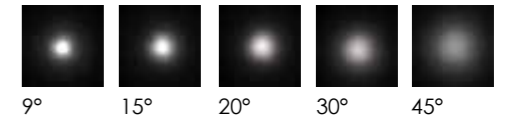

Wall Washer High Power LED Linear Wall Washer SPICA

333 245

LED Power	Colour Temp	Luminous
24V - 25W	2000K	1476 lm
	3000K	1174 lm
	6000K	

LIGHT DISTRIBUTION

333 246

LED Power	Colour Temp	Luminous
24V - 50W	2000K	2890 lm
	3000K	2308 lm
	6000K	

LIGHT DISTRIBUTION

333 247

LED Power	Colour Temp	Luminous
120/240V - 20,8W	2000K	1476 lm
	3000K	1338 lm
	6000K	

LIGHT DISTRIBUTION

333 248

LED Power	Colour Temp	Luminous
120/240V - 41W	2000K	2890 lm
	3000K	2518 lm
	6000K	