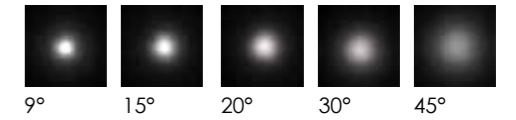

Wall Washer High Power LED Linear Wall Washer SPICA

333 245

LED Power	Colour Temp	Luminous
24V - 25W	2000K	1476 lm
	3000K	1174 lm
	6000K	

LIGHT DISTRIBUTION

333 246

LED Power	Colour Temp	Luminous
24V - 50W	2000K	2890 lm
	3000K	2308 lm
	6000K	

LIGHT DISTRIBUTION

333 247

LED Power	Colour Temp	Luminous
120/240V - 20,8W	2000K	1476 lm
	3000K	1338 lm
	6000K	

LIGHT DISTRIBUTION

333 248

LED Power	Colour Temp	Luminous
120/240V - 41W	2000K	2890 lm
	3000K	2518 lm
	6000K	