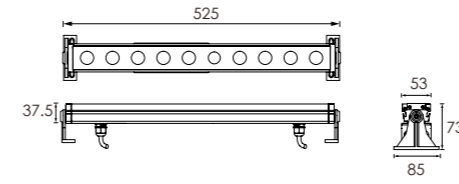

Wall Washer High Power LED Linear Wall Washer SPICA

333 245

LED Power	Colour Temp	Luminous
24V - 25W	2000K	1476 lm
	3000K	1174 lm
	6000K	

LIGHT DISTRIBUTION

333 246

LED Power	Colour Temp	Luminous
24V - 50W	2000K	2890 lm
	3000K	2308 lm
	6000K	