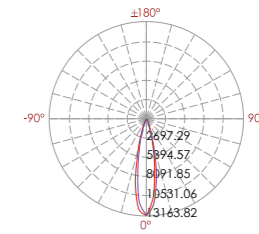

Wall Washer High Power LED Linear Wall Washer SPICA

333 245

LED Power	Colour Temp	Luminous
24V - 25W	2000K	1476 lm
	3000K	1174 lm
	6000K	

LIGHT DISTRIBUTION

333 246

LED Power	Colour Temp	Luminous
24V - 50W	2000K	2890 lm
	3000K	2308 lm
	6000K	

LIGHT DISTRIBUTION

333 247

LED Power	Colour Temp	Luminous
120/240V - 20,8W	2000K	1476 lm
	3000K	1338 lm
	6000K	

LIGHT DISTRIBUTION

333 248

LED Power	Colour Temp	Luminous
120/240V - 41W	2000K	2890 lm
	3000K	2518 lm
	6000K	