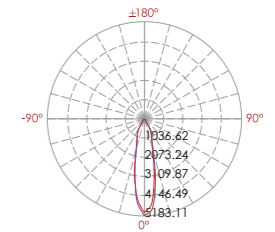

Wall Washer High Power LED Linear Wall Washer SPICA

333 245

LED Power	Colour Temp	Luminous
24V - 25W	2000K	1476 lm
	3000K	1174 lm
	6000K	

LIGHT DISTRIBUTION

333 246

LED Power	Colour Temp	Luminous
24V - 50W	2000K	2890 lm
	3000K	2308 lm
	6000K	

LIGHT DISTRIBUTION

333 247

LED Power	Colour Temp	Luminous
120/240V - 20,8W	2000K	1476 lm
	3000K	1338 lm
	6000K	

LIGHT DISTRIBUTION

333 248

LED Power	Colour Temp	Luminous
120/240V - 41W	2000K	2890 lm
	3000K	2518 lm
	6000K	