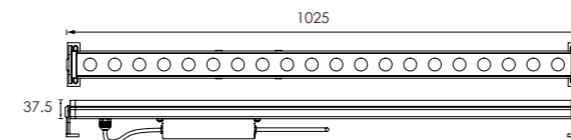

Extruded aluminum, powder coated