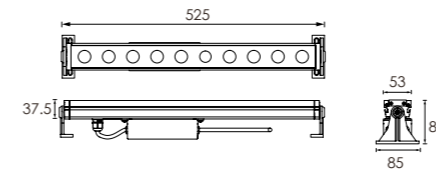

333 248

LED Power	Colour Temp	Luminous
120/240V - 41W	2000K	2890 lm
	3000K	2518 lm
	6000K	

LIGHT DISTRIBUTION