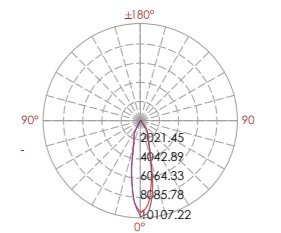

Extruded aluminum, powder coated