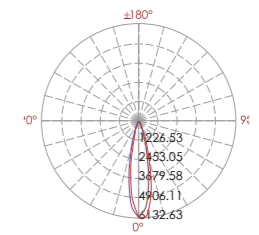

Wall Washer High Power LED Linear Wall Washer SPICA

333 245

LED Power	Colour Temp	Luminous
24V - 25W	2000K	1476 lm
	3000K	1174 lm
	6000K	

LIGHT DISTRIBUTION

333 246

LED Power	Colour Temp	Luminous
24V - 50W	2000K	2890 lm
	3000K	2308 lm
	6000K	

LIGHT DISTRIBUTION

333 247

LED Power	Colour Temp	Luminous
120/240V - 20,8W	2000K	1476 lm
	3000K	1338 lm
	6000K	

LIGHT DISTRIBUTION

333 248

LED Power	Colour Temp	Luminous
120/240V - 41W	2000K	2890 lm
	3000K	2518 lm
	6000K	