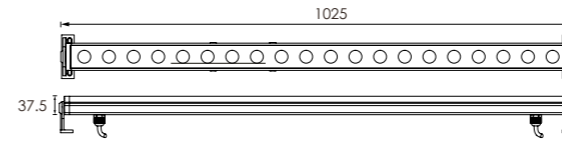

333 247

LED Power	Colour Temp	Luminous
120/240V - 20,8W	2000K	1476 lm
	3000K	1338 lm
	6000K	

LIGHT DISTRIBUTION